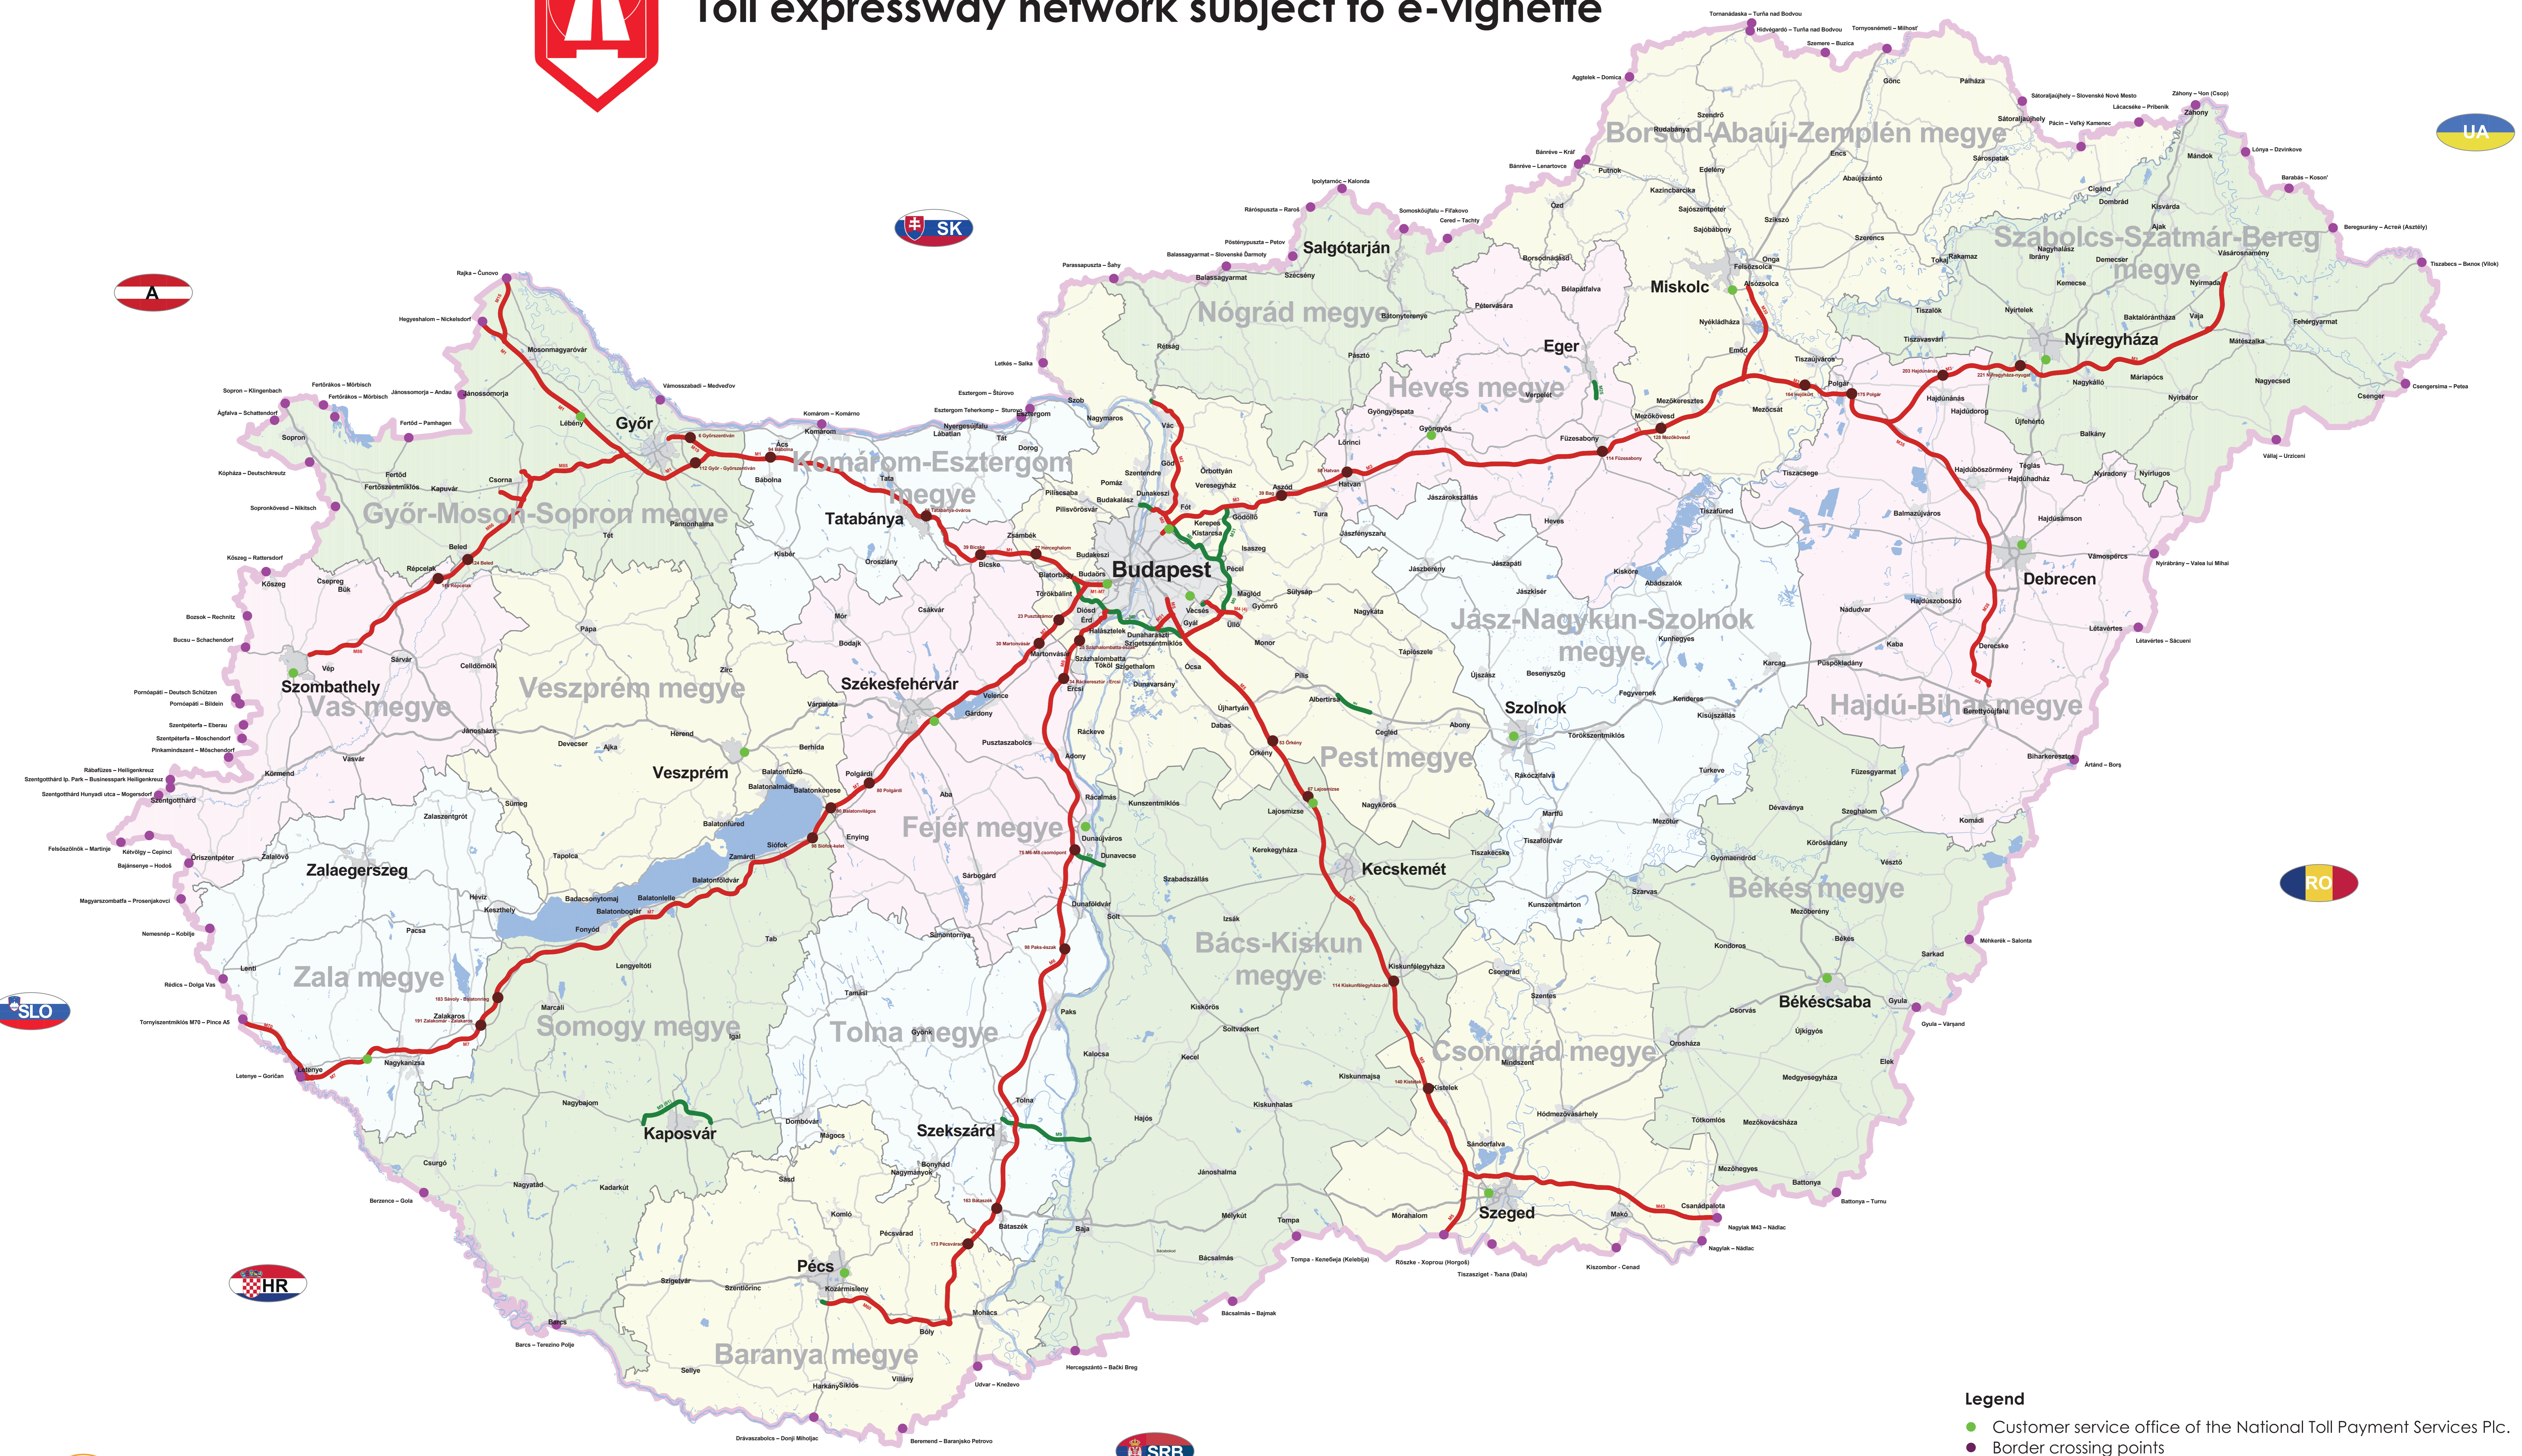

Toll expressway network subject to e-vignette

- Legend**
- Customer service office of the National Toll Payment Services Plc.
 - Border crossing points
 - First/last junction covered by the relevant regional vignette
 - Toll expressway sections subject to e-vignette
 - Toll-free expressway sections